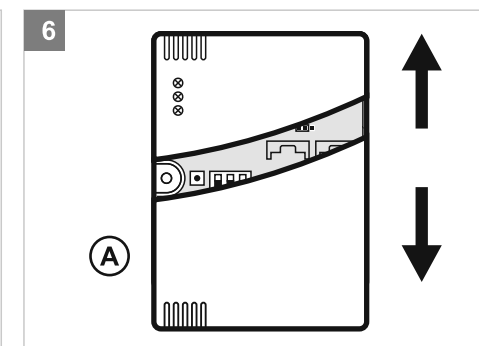

Specifications:

Manufactured by:	SPEL, a.s. Tridvorská 1402, 280 00 Kolin, CZ
Dimensions:	90x103x21mm (3,54x4,06x0,82 inch)
Sensor Weight:	130 g (4,6 oz) incl. batteries
Probe cable length:	2 m (6,56 ft)
Power supply:	2 pcs of alkaline batteries LR6- size AA / Micro B USB 5 V DC
Battery life:	approx. 1 year
Relay contacts rating:	24 V AC/DC max. 1 A
Acoustic power:	80 dB/0.1 m
Operating temperature:	0 ÷ 40°C, 32 ÷ 104°F
Use:	designed for indoor use only
Certification:	CE

CZ Návod k instalaci

DE Installationsanweisung

RU Руководство по установке

PT Instruções de instalação

IT Istruzioni per l'installazione

SPEL a.s.
Tridvorská 1402
280 02 Kolin V
Czech Republic
www.spel.cz

6			
1 - 2	1-ON, 2-OFF	1-OFF, 2-ON	1-ON, 2-OFF
OUTPUT	MODE 1	MODE 2	MODE 3