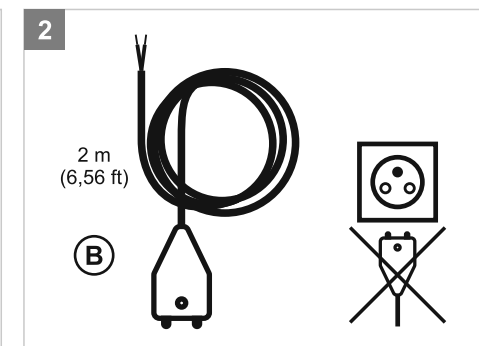

Specifications:

Manufactured by:	SPEL, a.s. Tridvorská 1402, 280 00 Kolin, CZ
Dimensions:	90x103x21mm (3,54x4,06x0,82 inch)
Sensor Weight:	130 g (4,6 oz) incl. batteries
Probe cable length:	2 m (6,56 ft)
Power supply:	2 pcs of alkaline batteries LR6- size AA / Micro B USB 5 V DC
Battery life:	approx. 1 year
Relay contacts rating:	24 V AC/DC max. 1 A
Acoustic power:	80 dB/0.1 m
Operating temperature:	0 ÷ 40°C, 32 ÷ 104°F
Use:	designed for indoor use only
Certification:	CE

CZ Návod k instalaci

DE Installationsanweisung

RU Руководство по установке

PT Instruções de instalação

IT Istruzioni per l'installazione

SPEL a.s.
Tridvorská 1402
280 02 Kolin V
Czech Republic
www.spel.cz

6			
1 - 2	1-ON, 2-OFF	1-OFF, 2-ON	1-ON, 2-OFF
OUTPUT	MODE 1	MODE 2	MODE 3

6		
3	3-OFF	3-ON

7		
	2x LR6	5 V DC

12

6 ON OFF

1 2 3

4 4-5

5

3 1-2 1 — 2 Y