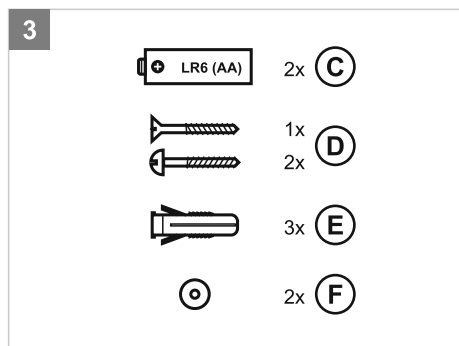

Specifications:

Manufactured by:	SPEL, a.s. Tridvorská 1402, 280 00 Kolin, CZ
Dimensions:	90x103x21mm (3,54x4,06x0,82 inch)
Sensor Weight:	130 g (4,6 oz) incl. batteries
Probe cable length:	2 m (6,56 ft)
Power supply:	2 pcs of alkaline batteries LR6- size AA / Micro B USB 5 V DC
Battery life:	approx. 1 year
Relay contacts rating:	24 V AC/DC max. 1 A
Acoustic power:	80 dB/0.1 m
Operating temperature:	0 ÷ 40°C, 32 ÷ 104°F
Use:	designed for indoor use only
Certification:	CE

CZ Návod k instalaci

DE Installationsanweisung

RU Руководство по установке

PT Instruções de instalação

IT Istruzioni per l'installazione

SPEL a.s.
Tridvorská 1402
280 02 Kolin V
Czech Republic
www.spel.cz

6			
1 - 2	1-ON, 2-OFF	1-OFF, 2-ON	1-ON, 2-OFF
OUTPUT	MODE 1	MODE 2	MODE 3

6		
3	3-OFF	3-ON

7		
	2x LR6	5 V DC

12

6 ON OFF

1 2 3

4 4-5

5

3 1-2 1 — 2 Y