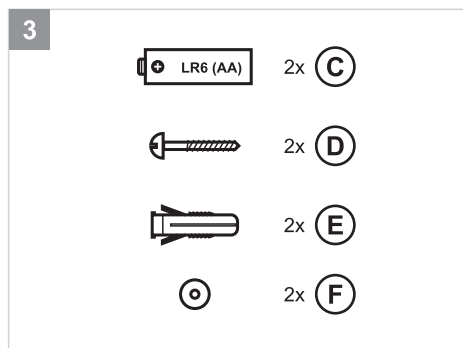

Specifications:

Manufactured by:	SPEL, a.s. Tridvorská 1402, 280 00 Kolin, CZ
Dimensions:	90x103x21mm (3,54x4,06x0,82 inch)
Sensor Weight:	130 g (4,6 oz) incl. batteries
Probe cable length:	2 m (6,56 ft)
Power supply:	2 pcs of alkaline batteries LR6- size AA / Micro B USB 5 V DC
Battery life:	approx. 1 year
Relay contacts rating:	24 V AC/DC max. 1 A
Acoustic power:	80 dB/0.1 m
Operating temperature:	0 ÷ 40°C, 32 ÷ 104°F
Use:	designed for indoor use only
Certification:	CE

CZ Návod k instalaci

DE Installationsanweisung

RU Руководство по установке

PT Instruções de instalação

IT Istruzioni per l'installazione

SPEL a.s.
Tridvorská 1402
280 02 Kolin V
Czech Republic
www.spel.cz

6			
1 - 2	1-ON, 2-OFF	1-OFF, 2-ON	1-ON, 2-ON
OUTPUT	MODE 1	MODE 2	MODE 3
6			
3	3-OFF	3-ON	
7			
	2x LR6	5 V DC	

12

6

MODE 1

4 4-5			
5			ON OFF
3 1-2	1 2		ON OFF
3 1-3	1 3		ON OFF

13

6

MODE 2

4 4-5			
3 1-2	1 2		ON OFF
3 1-3	1 3		ON OFF