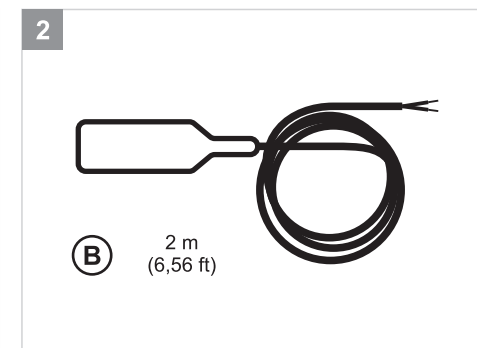

FR Sur le site internet www.smart4house.net, vous trouverez des instructions détaillées relatives à l'installation et à l'ajustement, y compris un vidéo.

PT Para ver as instruções detalhadas e o vídeo de instalação e de configuração consulte www.smart4house.net

CZ Podrobný návod a video pro instalaci a nastavení naleznete na www.smart4house.net

IT Sul sito www.smart4house.net trovate le istruzioni dettagliate (anche in video) per l'installazione e l'impostazione

Specifications:

Manufactured by:	SPEL, a.s. Tridvorská 1402, 280 00 Kolin, CZ
Dimensions:	90x103x21mm (3,54x4,06x0,82 inch)
Sensor Weight:	130 g (4,6 oz) incl. batteries
Probe cable length:	2 m (6,56 ft)
Power supply:	2 pcs of alkaline batteries LR6- size AA / Micro B USB 5 V DC
Battery life:	approx. 1 year
Relay contacts rating:	24 V AC/DC max. 1 A
Acoustic power:	80 dB/0.1 m
Operating temperature:	0 ÷ 40°C, 32 ÷ 104°F
Use:	designed for indoor use only
Certification:	CE

The control relay can only be connected into a PELV/SELV class circuit.

Water leak alarm

Home in your hands

S4H-WLA-02

EN Installation instructions

ES Instrucciones para la instalación

FR Instructions d'installation

CZ Návod k instalaci

DE Installationsanweisung

RU Руководство по установке

PT Instruções de instalação

IT Istruzioni per l'installazione

SPEL a.s.
Tridvorská 1402
280 02 Kolin V
Czech Republic
www.spel.cz