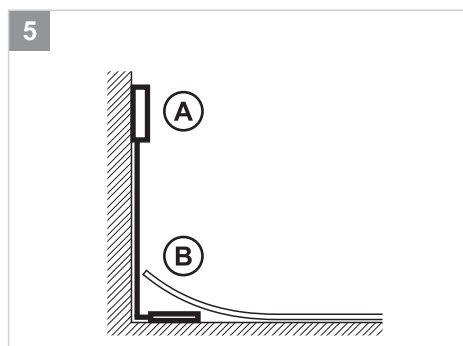

Specifications:

Manufactured by:	SPEL, a.s. Tridvorská 1402, 280 00 Kolin, CZ
Dimensions:	90x103x21mm (3,54x4,06x0,82 inch)
Sensor Weight:	130 g (4,6 oz) incl. batteries
Probe cable length:	2 m (6,56 ft)
Power supply:	2 pcs of alkaline batteries LR6- size AA / Micro B USB 5 V DC
Battery life:	approx. 1 year
Relay contacts rating:	24 V AC/DC max. 1 A
Acoustic power:	80 dB/0.1 m
Operating temperature:	0 ÷ 40°C, 32 ÷ 104°F
Use:	designed for indoor use only
Certification:	CE

CZ Návod k instalaci

DE Installationsanweisung

RU Руководство по установке

PT Instruções de instalação

IT Istruzioni per l'installazione

SPEL a.s.
Tridvorská 1402
280 02 Kolin V
Czech Republic
www.spel.cz

6			
1 - 2	1-ON, 2-OFF	1-OFF, 2-ON	1-ON, 2-ON
OUTPUT	MODE 1	MODE 2	MODE 3
6			
3	3-OFF	3-ON	
7			
	2x LR6	5 V DC	

12

6

MODE 1

4 4-5			
5			ON OFF
3 1-2	1 2		ON OFF
3 1-3	1 3		ON OFF

13

6

MODE 2

4 4-5			
3 1-2	1 2		ON OFF
3 1-3	1 3		ON OFF