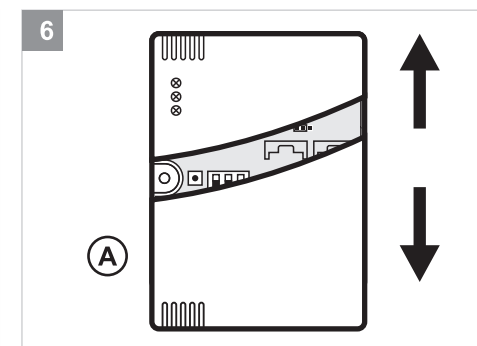

Specifications:

Manufactured by:	SPEL, a.s. Tridvorská 1402, 280 00 Kolin, CZ
Dimensions:	90x103x21mm (3,54x4,06x0,82 inch)
Sensor Weight:	130 g (4,6 oz) incl. batteries
Probe cable length:	2 m (6,56 ft)
Power supply:	2 pcs of alkaline batteries LR6- size AA / Micro B USB 5 V DC
Battery life:	approx. 1 year
Relay contacts rating:	24 V AC/DC max. 1 A
Acoustic power:	80 dB/0.1 m
Operating temperature:	0 ÷ 40°C, 32 ÷ 104°F
Use:	designed for indoor use only
Certification:	CE

CZ Návod k instalaci

DE Installationsanweisung

RU Руководство по установке

PT Instruções de instalação

IT Istruzioni per l'installazione

SPEL a.s.
Tridvorská 1402
280 02 Kolin V
Czech Republic
www.spel.cz

6			
1 - 2	1-ON, 2-OFF	1-OFF, 2-ON	1-ON, 2-ON
OUTPUT	MODE 1	MODE 2	MODE 3
6			
3	3-OFF	3-ON	
7			
	2x LR6	5 V DC	