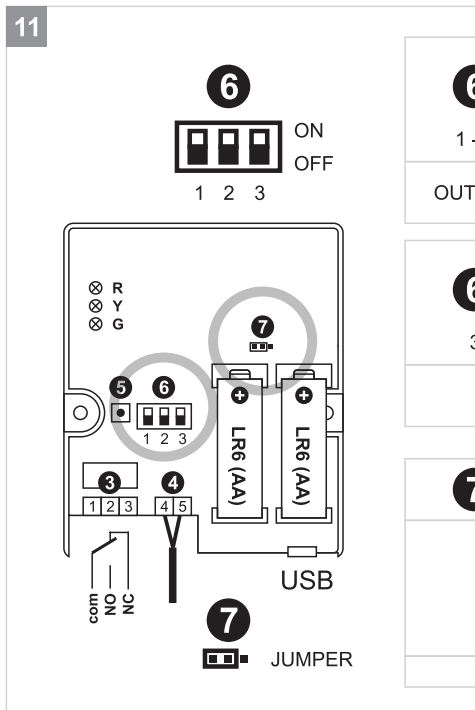

Specifications:

Manufactured by:	SPEL, a.s. Tridvorská 1402, 280 00 Kolin, CZ
Dimensions:	90x103x21mm (3,54x4,06x0,82 inch)
Sensor Weight:	130 g (4,6 oz) incl. batteries
Probe cable length:	2 m (6,56 ft)
Power supply:	2 pcs of alkaline batteries LR6- size AA / Micro B USB 5 V DC
Battery life:	approx. 1 year
Relay contacts rating:	24 V AC/DC max. 1 A
Acoustic power:	80 dB/0.1 m
Operating temperature:	0 ÷ 40°C, 32 ÷ 104°F
Use:	designed for indoor use only
Certification:	CE

CZ Návod k instalaci

DE Installationsanweisung

RU Руководство по установке

PT Instruções de instalação

IT Istruzioni per l'installazione

SPEL a.s.
Tridvorská 1402
280 02 Kolin V
Czech Republic
www.spel.cz

6			
1 - 2	1-ON, 2-OFF	1-OFF, 2-ON	1-ON, 2-ON
OUTPUT	MODE 1	MODE 2	MODE 3
6			
3	3-OFF	3-ON	
7			
	2x LR6	5 V DC	

12

6

MODE 1

4 4-5			
5			ON OFF
3 1-2	1 2		ON OFF
3 1-3	1 3		ON OFF

13

6

MODE 2

4 4-5			
3 1-2	1 2		ON OFF
3 1-3	1 3		ON OFF